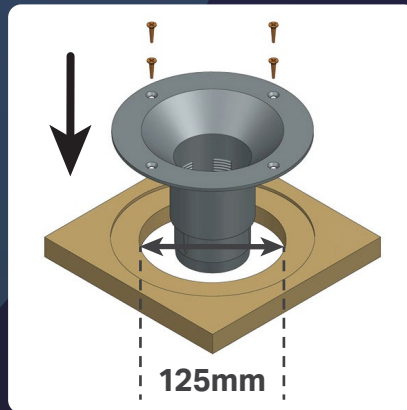

Alternative ill-fitting 'one size fits all' solutions are usually over-complicated, ineffective, cause ponding and are poorly conceived with multiple components needed.

Specifically designed for 68mm domestic downpipes.

[www.spoutlet.co.uk](http://www.spoutlet.co.uk)

← 68mm →  
downpipe

EASY  
TO FIT IN  
**5 STEPS**

- Great value
- Time saving
- No ponding
- Robust and UV stable
- Secure leaf guard
- Simple to install
- Works with most single ply membranes
- No tapes or adhesives needed
- No screws through the membrane