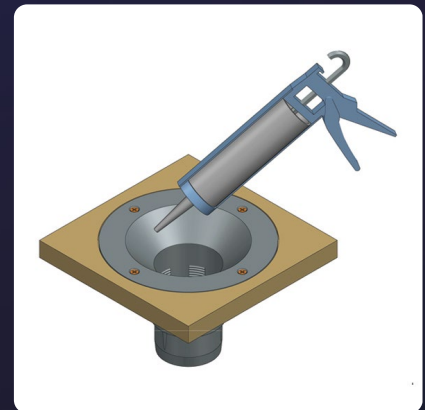

# SP<sup>OUTLET</sup>™

SINGLE PLY RAINWATER OUTLET

**SP<sup>OUTLET</sup> is here to change  
the way you drain!**

**Made from durable and weatherproof PP plastic, SP<sup>OUTLET</sup> is an innovative solution to the age-old problem of effectively draining flat roofs into domestic downpipes.**

Alternative ill-fitting 'one size fits all' solutions are usually over-complicated, ineffective, cause ponding and are poorly conceived with multiple components needed.

Specifically designed for 68mm domestic downpipes.

[www.spoutlet.co.uk](http://www.spoutlet.co.uk)

← 68mm →  
downpipe

EASY  
TO FIT IN  
**5 STEPS**

- Great value
- Time saving
- No ponding
- Robust and UV stable
- Secure leaf guard
- Simple to install
- Works with most single ply membranes
- No tapes or adhesives needed
- No screws through the membrane