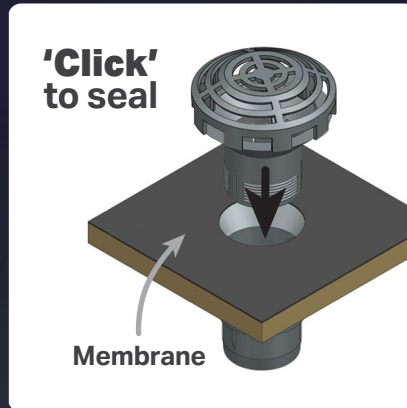

# SP<sup>OUTLET</sup>™

SINGLE PLY RAINWATER OUTLET

**SP<sup>OUTLET</sup> is here to change  
the way you drain!**

**Made from durable and weatherproof PP plastic, SP<sup>OUTLET</sup> is an innovative solution to the age-old problem of effectively draining flat roofs into domestic downpipes.**

Alternative ill-fitting 'one size fits all' solutions are usually over-complicated, ineffective, cause ponding and are poorly conceived with multiple components needed.

Specifically designed for 68mm domestic downpipes.

[www.spoutlet.co.uk](http://www.spoutlet.co.uk)

← 68mm →  
downpipe

EASY  
TO FIT IN  
**5 STEPS**

- Great value
- Time saving
- No ponding
- Robust and UV stable
- Secure leaf guard
- Simple to install
- Works with most single ply membranes
- No tapes or adhesives needed
- No screws through the membrane